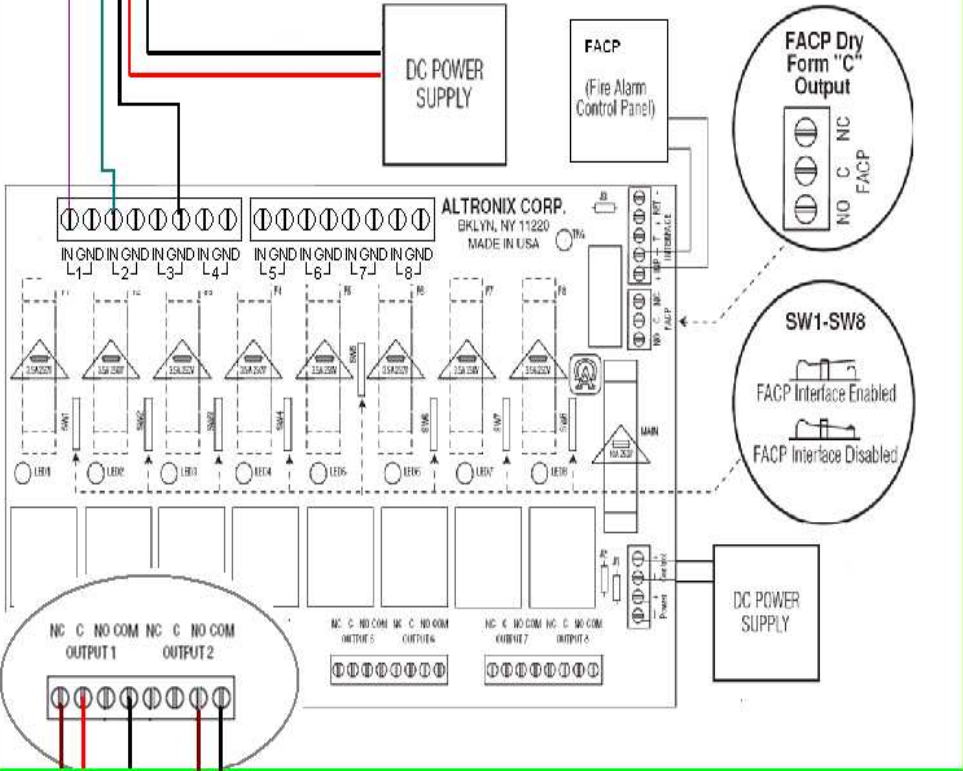

Secure Closet/Cabinet

Adam 6050 Digital Output

LAN

Server Room Rack

Cat 5

Cat 5