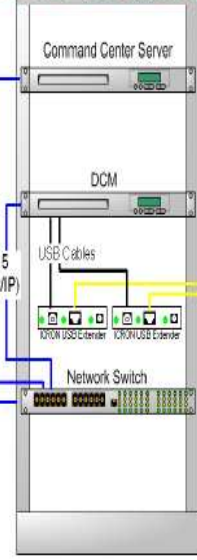

Secure Closet/Cabinet

Adam 6050 Digital Output

LAN

Server Room Rack

Cat 5

Cat 5