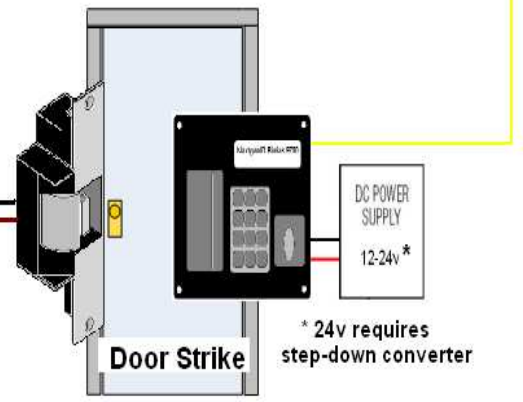

Secure Closet/Cabinet

Adam 6050 Digital Output

LAN

Server Room Rack

Cat 5

Cat 5