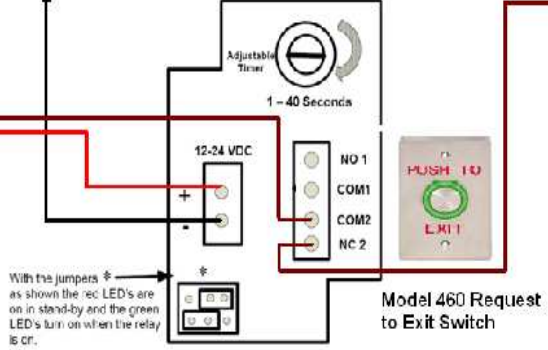

Secure Closet/Cabinet

Adam 6050 Digital Output

LAN

Server Room Rack

Cat 5

Cat 5