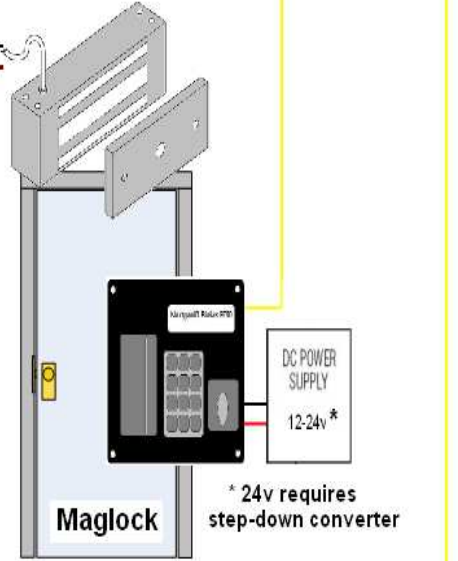

Secure Closet/Cabinet

Adam 6050 Digital Output

LAN

Server Room Rack

Cat 5

Cat 5